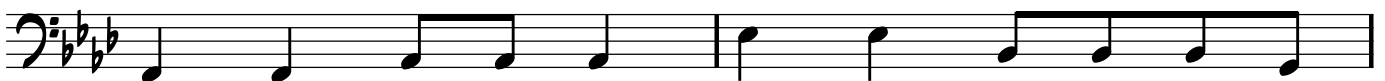

VERSE 2

PLAY 5 TIMES