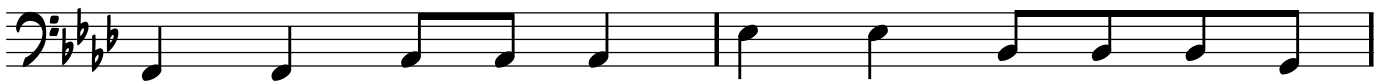

BOULEVARD OF BROKEN DREAMS

♩ = 100

GREEN DAY

VERSE

PLAY 5 TIMES

CHORUS

PLAY 3 TIMES

VERSE 2