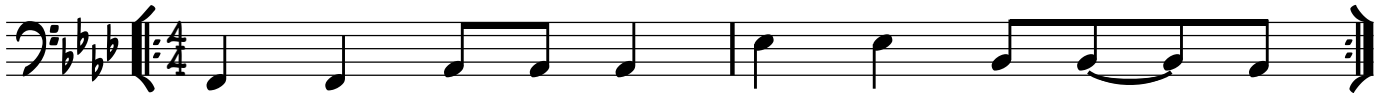

BOULEVARD OF BROKEN DREAMS

♩ = 100

GREEN DAY

VERSE

PLAY 5 TIMES

CHORUS

PLAY 3 TIMES

VERSE 2